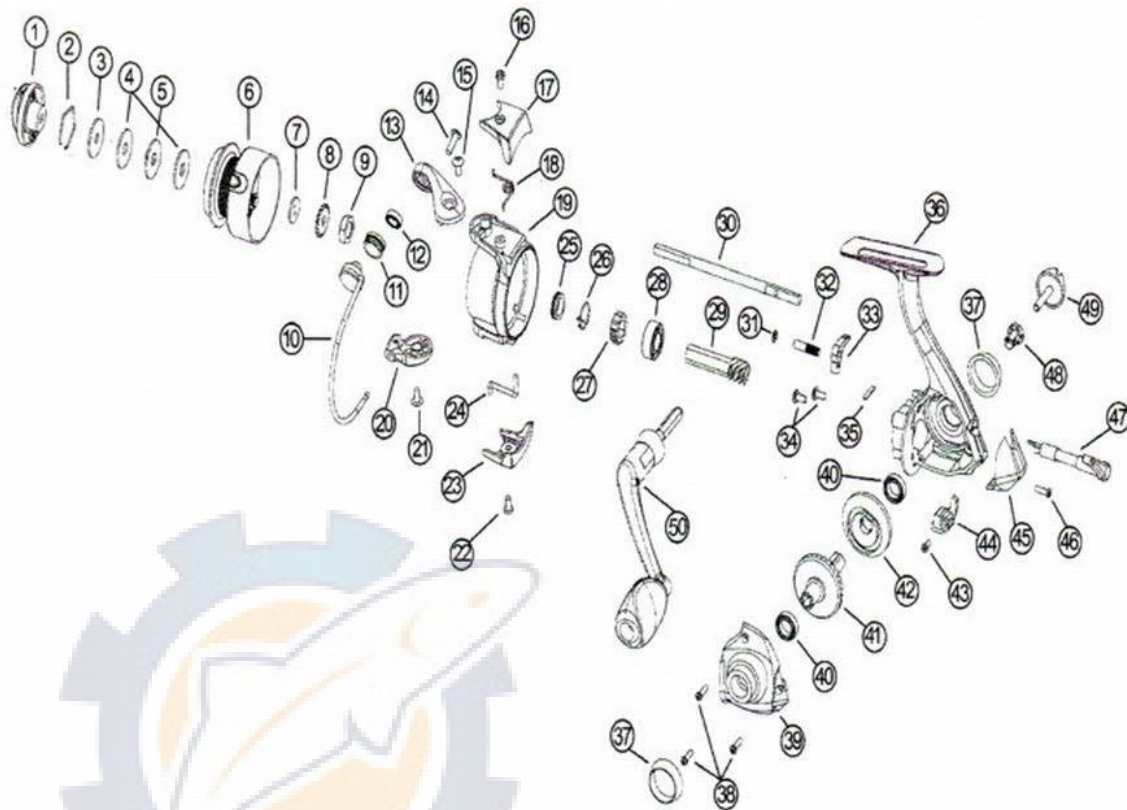

QUANTUM

Xtralite XTS05

Key No.	Part Number	Description	Key No.	Part Number	Description
1	DO332-01	DRAG KNOB ASSEMBLY	26	DO061-01	ANTI REVERSE PAWL SPRING
2	DO038-01	DRAG RETAINER	27	DO060-01	RATCHET GEAR
3	DO105-01	DRAG WASHER "B"	28	DO028-01	BALL BEARING
4	DO081-01	DRAG WASHER "A"	29	DO011-01	PINION GEAR
5	DO080-01	DRAG WASHER "D"	30	DO015-01	MAIN SHAFT
6	EO321-01	SPOOL ASSEMBLY	31	DO035-01	E-CLIP
7	DO105-01	SPOOL ADJUSTMENT WASHER	32	DO091-01	ANTI REVERSE PAWL POST
8	DO037-01	CLICK GEAR	33	DO063-01	ANTI-REVERSE PAWL "A"
9	DO006-01	ROTOR NUT	34	DO041-01	BEARING SCREW
10	EO347-01	BAIL ASSEMBLY	35	DO089-01	ANTI REVERSE LEVER SPRING
11	DO004-01	LINE ROLLER	36	EO001-02	BODY
12	DO102-01	LINE ROLLER COLLAR	37	DO142-01	SIDE COVER RING
13	DO007-01	ARM LEVER	38	DO057-02	BODY COVER SCREW
14	DO108-01	LINE SLIDER SCREW	39	EO023-01	BODY COVER
15	DO051-01	ARM LEVER SCREW	40	DO157-01	GEAR SHAFT BALL BEARING
16	DO085-01	ARM LEVER COVER SCREW	41	DO012-01	DRIVE GEAR
17	DO087-01	ARM LEVER SPRING COVER	42	DO104-01	OSCILLATOR CAM
18	DO049-01	ARM LEVER SPRING	43	DO100-01	MAIN SHAFT SCREW
19	EO009-01	ROTOR	44	DO025-01	OSCILLATOR SLIDER
20	DO017-01	BAIL HOLDER	45	DO140-01	BODY REAR COVER
21	DO051-01	ARM LEVER SCREW	46	DO062-01	BODY REAR COVER SCREW
22	DO085-01	ARM LEVER COVER SCREW	47	DO090-01	ANTI REVERSE STOPPER LEVER
23	DO082-01	KICK LEVER COVER	48	DO105-01	HANDLE CAP WASHER
24	DO019-01	KICK LEVER	49	DO073-01	HANDLE SCREW CAP
25	DO086-01	SILENT CAM	50	DO318-01	HANDLE ASSEMBLY